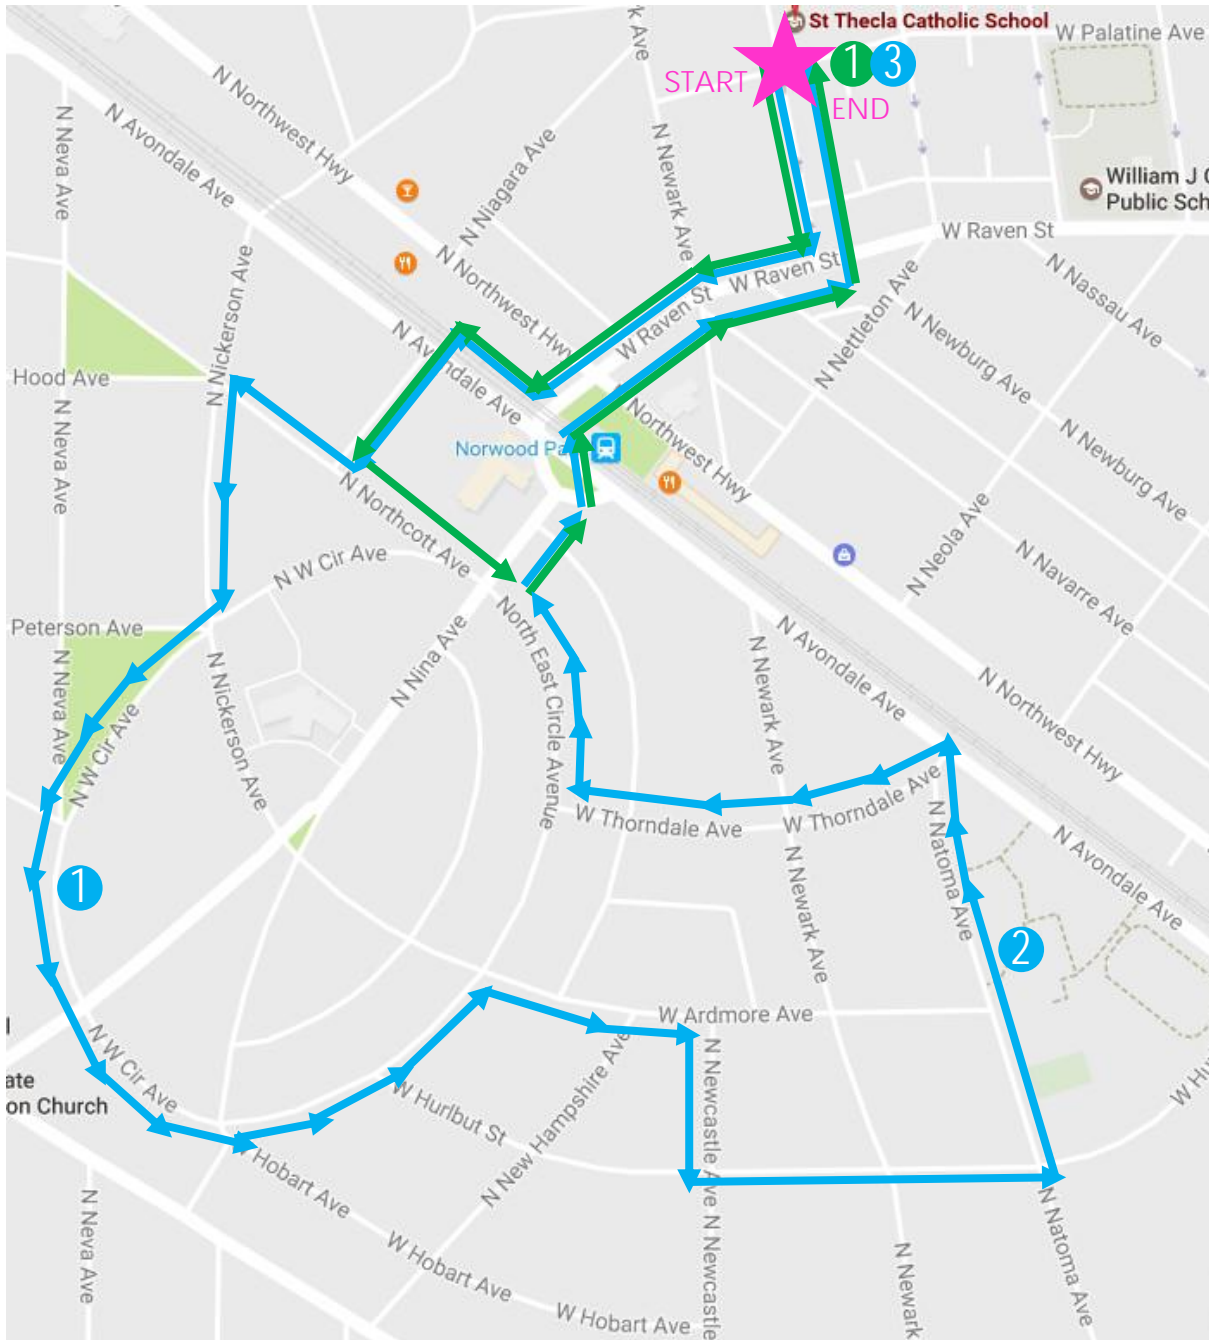

FFAC 1-MILE/3-MILE ROUTE

1 MILE

Start Palatine & Newcastle
Left Newcastle Ave
Right Raven St
Cross Northwest Hwy
Cross Avondale Ave
Right Avondale Ave
Left Niagara Ave
Left Northcott Ave
Left Nina Ave
Cross Avondale Ave/Northwest Hwy
Continue on Raven St.
Left Newcastle Ave
Right Palatine Ave

3 MILE

Start Palatine & Newcastle
Left Newcastle Ave
Right Raven St
Cross Northwest Hwy
Cross Avondale Ave
Right Avondale Ave
Left Niagara Ave
Right Northcott Ave
Left Nickerson Ave
Right West Circle Ave
Continue East Circle Ave
Right Ardmere Ave
Right Newcastle Ave
Left Hurlbut Ave
Left Natoma Ave
Left Thordale Ave
Right East Circle Ave
Right on Nina Ave
Cross Avondale Ave/Northwest Hwy
Continue on Raven St.
Left Newcastle Ave
Right Palatine Ave